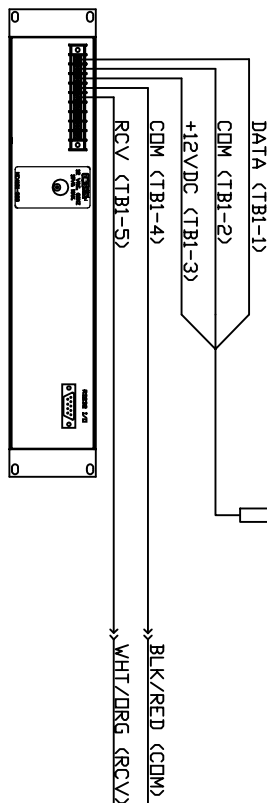

MC4181-388 TIME ZONE
 MASTER CLOCK
 (BACK VIEW)

MC4181-388 WIRING SCHEMES

AEXX-388-X TIME ZONE DISPLAY

18GA PIGTAILS
 FROM AE TIME
 ZONE DISPLAY

DB9 FEMALE CONNECTOR
 DN AE TIME ZONE DISPLAY

18GA PIGTAILS
 FROM AE TIME
 ZONE DISPLAY

**APPLIED
 TECHNICAL
 SYSTEMS**

VCAD LT\ATS DWGS\AP MC\41_81\

P.O. BOX 5705
 SHREVEPORT, LA
 71135

PROJECT

MC4181-388
 WIRING DIAGRAM

SCALE 1:8

JOB #

SHEET #

APPROVED BY

DESCRIPTION

WIRING DIAGRAM