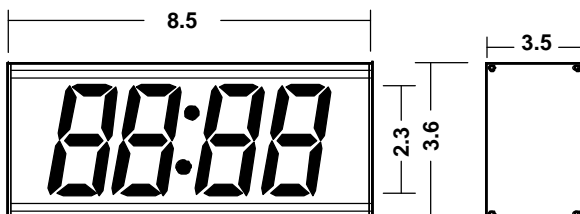

SPECIFICATIONS:

Power:	12 VAC, 6 VA Max, 60 Hz. A power module is provided
Format:	12 Hour Format. AM/ PM Indicator (lower right hand corner of display)
Set time:	Set Switches - Increment Hours and Minutes, accessed at the back panel
Backup:	Capacitive Backup (no batteries reequired). Keeps time for up to one hour during power outages
Accuracy:	Synchronous with the 60 Hz AC line. 0.003% crystal during backup.
Enclosure:	Black Anodized Aluminum enclosure with red acrylic lens. Measures 8.5"W x 3.6"H x 3.5"D.