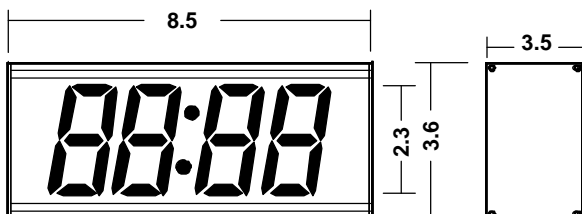

SPECIFICATIONS:

- Power: 12 VAC, 6 VA Max, 60 Hz. A power module is provided
- Format: 12 Hour Format. AM/ PM Indicator (lower right hand corner of display)
- Set time: Set Switches - Increment Hours and Minutes, accessed at the back panel
- Backup: Capacitive Backup (no batteries reequred). Keeps time for up to one hour during power outages
- Accuracy: Synchronous with the 60 Hz AC line. 0.003% crystal during backup.
- Enclosure: Black Anodized Aluminum enclosure with red acrylic lens. Measures 8.5"W x 3.6"H x 3.5"D.