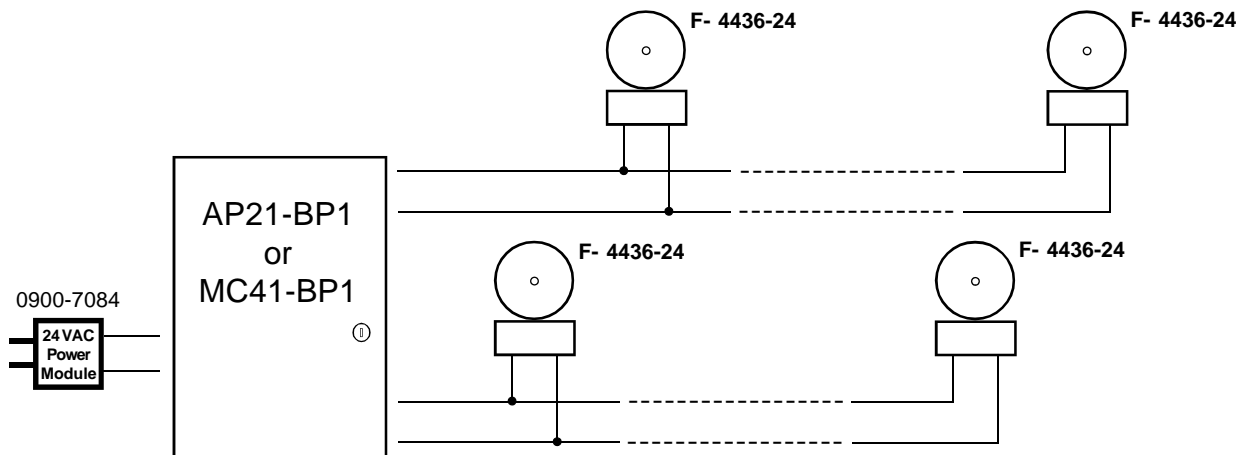

APPLICATION NOTE AN21BP8

Ring Up To 8 Bells Total

The AP21-BP1 and the MC41-BP1 Bell Programmer can have up to 8 bells total when using the 0900-7084 Heavy Duty Power Module. Multiple cable runs can be originated at the AP21-BP1 or MC41-BP1 in order to split the number of bells on each run. Distance to each bell and the wire size will determine how many bells can be connected on each run.

Bell kits are available and include (1) Six Inch 24 VAC Bell, 100 ft of cable, and (1) Weatherproof Box. Bells, Cable, and Weatherproof boxes are also sold individually.

Model Numbers:

AP21-BP1	Single Schedule Bell Programmer System. Includes Program Timer and (1) High Output Bell	MC41-BP1	Multi-Schedule Bell Programmer System. Includes Master Clock and (1) High Output Bell
0900-7084	Power Module, 24 VAC, 1.66 Amp Power for up to (8) Bells	F-3014	Weatherproof Box for 1/2" Conduit
F-4436-24	Six Inch Bell, 24 VAC, .17A	1391-8410	Fitting, Cord Grip 1/2" NPT For Cable Diameter .24 to .47
F-4436-24A1	Bell Kit that includes Six Inch, 24 VAC Bell, 100 ft cable, and Weatherproof Box		