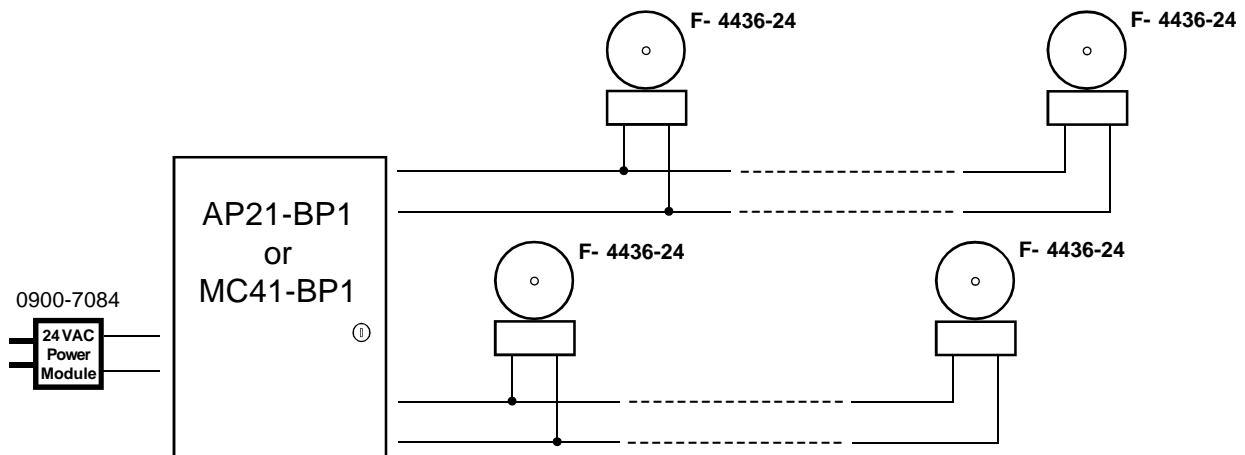

# APPLICATION NOTE AN21BP8

## Ring Up To 8 Bells Total

The AP21-BP1 and the MC41-BP1 Bell Programmer can have up to 8 bells total when using the 0900-7084 Heavy Duty Power Module. Multiple cable runs can be originated at the AP21-BP1 or MC41-BP1 in order to split the number of bells on each run. Distance to each bell and the wire size will determine how many bells can be connected on each run.

Bell kits are available and include (1) Six Inch 24 VAC Bell, 100 ft of cable, and (1) Weatherproof Box. Bells, Cable, and Weatherproof boxes are also sold individually.

### Model Numbers:

<b>AP21-BP1</b>	Single Schedule Bell Programmer System. Includes Program Timer and (1) High Output Bell	<b>MC41-BP1</b>	Multi-Schedule Bell Programmer System. Includes Master Clock and (1) High Output Bell
<b>0900-7084</b>	Power Module, 24 VAC, 1.66 Amp Power for up to (8) Bells	<b>F-3014</b>	Weatherproof Box for 1/2" Conduit
<b>F-4436-24</b>	Six Inch Bell, 24 VAC, .17A	<b>1391-8410</b>	Fitting, Cord Grip 1/2" NPT For Cable Diameter .24 to .47
<b>F-4436-24A1</b>	Bell Kit that includes Six Inch, 24 VAC Bell, 100 ft cable, and Weatherproof Box		